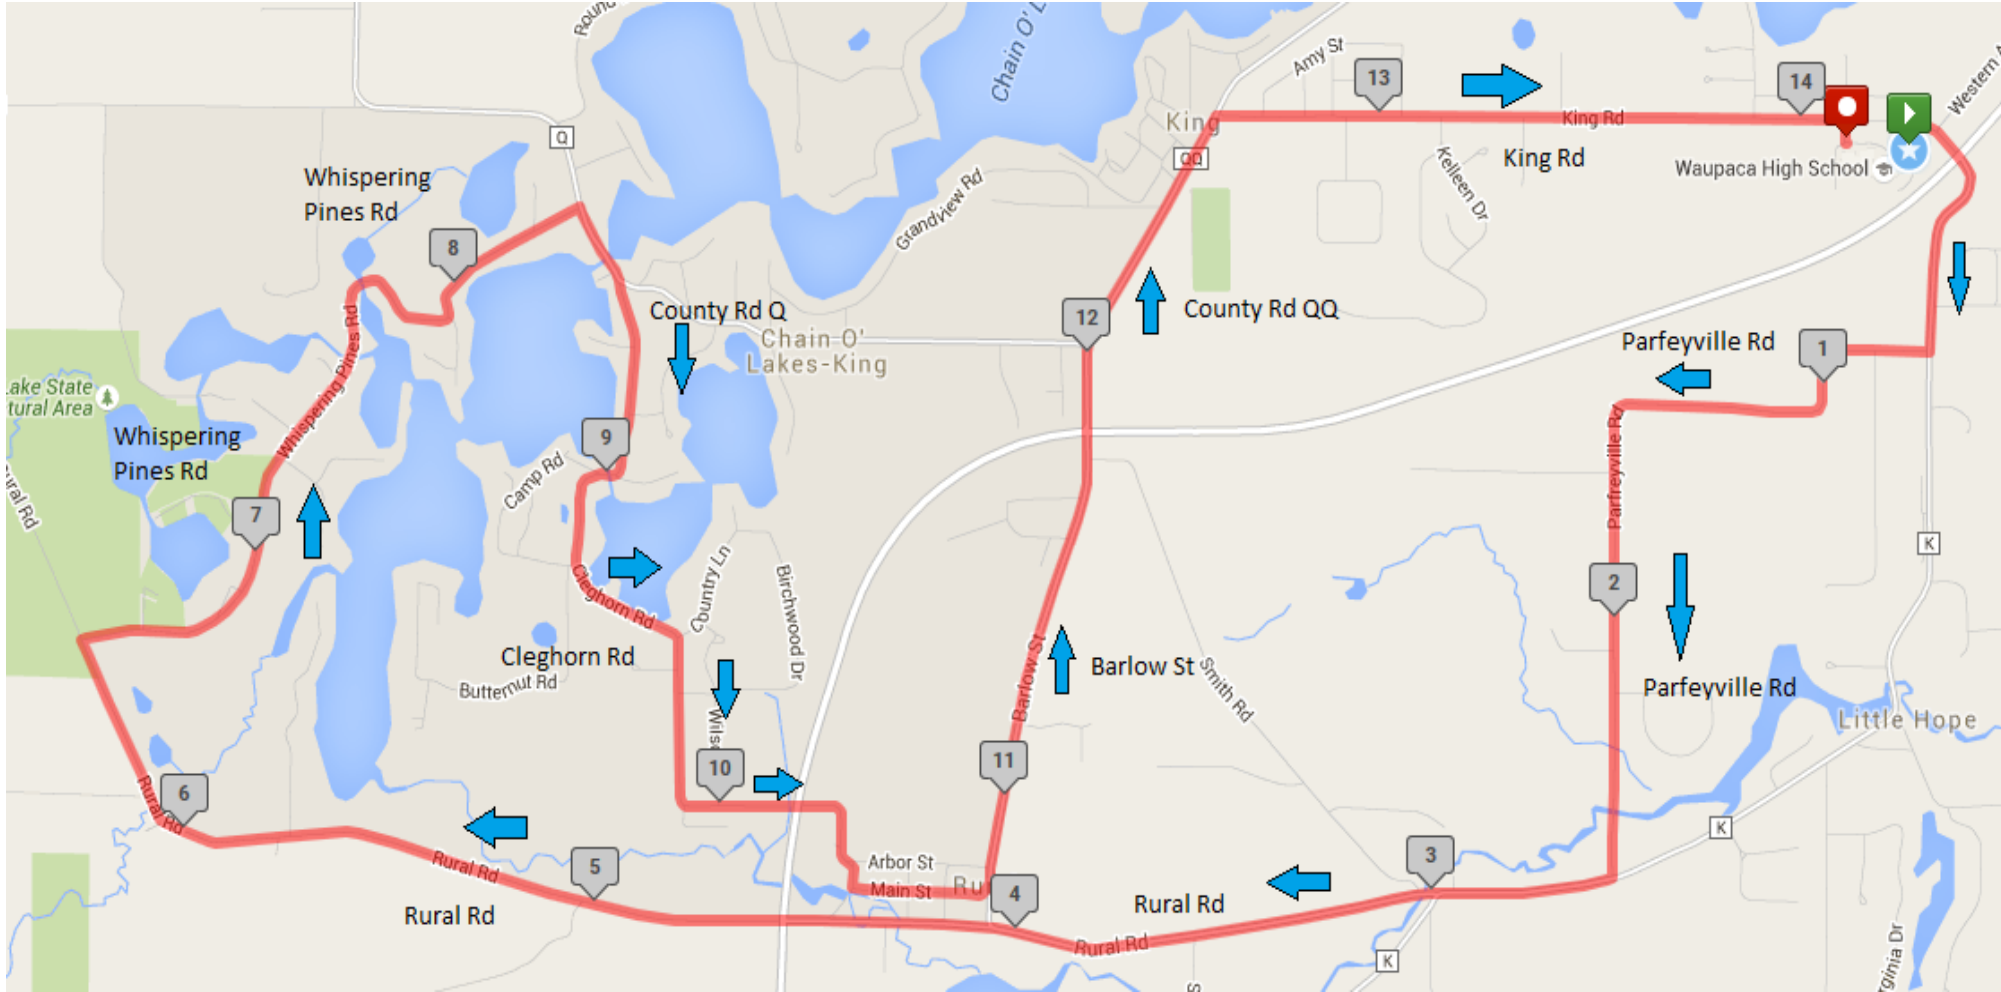

# John Hatherly Ride Waupaca

## 14 Mile Course

14 Mile Loop (Clockwise)

<b>Street by Street</b>	<b>Approx. Dist.</b>	<b>Direction</b>	<b>Additional Information</b>
<b>Begin 14 Mile Loop</b>			
East on King Rd to County Rd K	0.06 mi	Right Turn	
County Rd K to Parfreyville Rd	0.50 mi	Right Turn	
Parfreyville Rd to Rural Rd / County K	1.90 mi	Right Turn	
County K / Rural Rd to Whispering Pines Rd	4.00 mi	Right Turn	
Whispering Pines Rd. to County Rd Q	1.85 mi	Right Turn	
County Rd Q to Cleghorn Rd	0.20 mi	Straight	Stay straight onto Cleghorn Rd
Cleghorn Rd to Main St.	2.0 mi	Left Turn	
Main St. to Barlow St.	0.35 mi	Left Turn	
Barlow St to County Rd QQ	1.00 mi	Straight	Stay straight onto County QQ
County Rd QQ to King Rd	0.75 mi	Right Turn	
King Rd to Waupaca High School	1.50 mi	Right Turn	<b>R E S T S TOP at Waupaca High School</b>